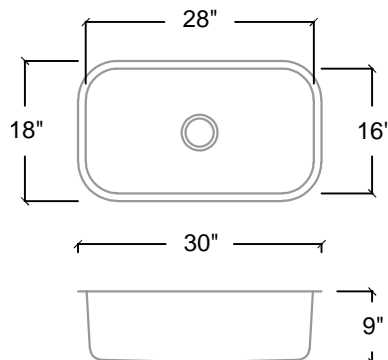

Stonecraft - SP 2116

Description	Standard Size Rectangle Single Bowl Kitchen Sink
Material	18/10 304 Stainless Steel
Color	Stainless Steel
Mounting options	Under-Mount Use Only
Finish	Brushed Satin
Thickness	18/16 Gauge
Sound proofing	10 Point Sound Pad System
Construction method	Pressed
Drain size	3 5/8" Standard USA / Canada. Drain piece is not included.
Fits cabinet size	Made for base cabinets 24" and wider.

Stonecraft - SP 2516

Description	Medium Size Rectangle Single Bowl Kitchen Sink
Material	18/10 304 Stainless Steel
Color	Stainless Steel
Mounting options	Under-Mount Use Only
Finish	Brushed Satin
Thickness	18/16 Gauge
Sound proofing	10 Point Sound Pad System
Construction method	Pressed
Drain size	3 5/8" Standard USA / Canada. Drain piece is not included.
Fits cabinet size	Made for base cabinets 27" and wider.

Stonecraft - SP 2816

Description	Large Size Rectangle Single Bowl Kitchen Sink
Material	18/10 304 Stainless Steel
Color	Stainless Steel
Mounting options	Under-Mount Use Only
Finish	Brushed Satin
Thickness	18/16 Gauge
Sound proofing	10 Point Sound Pad System
Construction method	Pressed
Drain size	3 5/8" Standard USA / Canada. Drain piece is not included.
Fits cabinet size	Made for base cabinets 30" and wider.

" Available in reverse configuration "

Stonecraft - SP 8020

Description	Double Bowl 80/20 Kitchen Sink
Material	18/10 304 Stainless Steel
Color	Stainless Steel
Mounting options	Under-Mount Use Only
Finish	Brushed Satin
Thickness	18/16 Gauge
Sound proofing	10 Point Sound Pad System
Construction method	Pressed
Drain size	3 5/8" Standard USA / Canada. Drain piece is not included.
Fits cabinet size	Made for base cabinets 33" and wider.