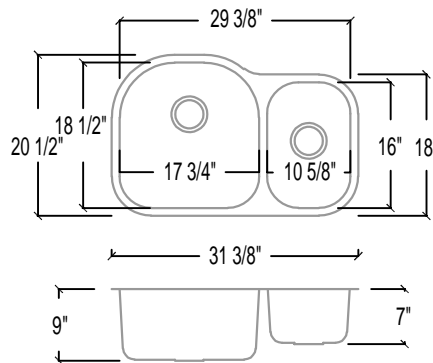

" Available in reverse configuration "

Stonecraft - SP 8020

Description	Double Bowl 80/20 Kitchen Sink
Material	18/10 304 Stainless Steel
Color	Stainless Steel
Mounting options	Under-Mount Use Only
Finish	Brushed Satin
Thickness	18/16 Gauge
Sound proofing	10 Point Sound Pad System
Construction method	Pressed
Drain size	3 5/8" Standard USA / Canada. Drain piece is not included.
Fits cabinet size	Made for base cabinets 33" and wider.

" Available in reverse configuration "

Stonecraft Industries INC
 (774) 314-0714
 sales@stonecraftco.com
 stonecraftcountertop.com

Kitchen Sinks.

Stonecraft - SP 5050

Description	Double Bowl 50/50 Kitchen Sink
Material	18/10 304 Stainless Steel
Color	Stainless Steel
Mounting options	Under-Mount Use Only
Finish	Brushed Satin
Thickness	18/16 Gauge
Sound proofing	10 Point Sound Pad System
Construction method	Pressed
Drain size	3 5/8" Standard USA / Canada. Drain piece is not included.
Fits cabinet size	Made for base cabinets 33" and wider.

Stonecraft - SP 7030

Description	Double Bowl 70/30 Kitchen Sink
Material	18/10 304 Stainless Steel
Color	Stainless Steel
Mounting options	Under-Mount Use Only
Finish	Brushed Satin
Thickness	18/16 Gauge
Sound proofing	10 Point Sound Pad System
Construction method	Pressed
Drain size	3 5/8" Standard USA / Canada. Drain piece is not included.
Fits cabinet size	Made for base cabinets 33" and wider.

" Available in reverse configuration "

Stonecraft - SP 6040

Description	Double Bowl 60/40 Kitchen Sink
Material	18/10 304 Stainless Steel
Color	Stainless Steel
Mounting options	Under-Mount Use Only
Finish	Brushed Satin
Thickness	18/16 Gauge
Sound proofing	10 Point Sound Pad System
Construction method	Pressed
Drain size	3 5/8" Standard USA / Canada. Drain piece is not included.
Fits cabinet size	Made for base cabinets 33" and wider.