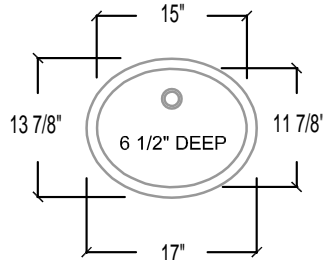

" Available in reverse configuration "

Stonecraft - SP 8020

Description	Double Bowl 80/20 Kitchen Sink
Material	18/10 304 Stainless Steel
Color	Stainless Steel
Mounting options	Under-Mount Use Only
Finish	Brushed Satin
Thickness	18/16 Gauge
Sound proofing	10 Point Sound Pad System
Construction method	Pressed
Drain size	3 5/8" Standard USA / Canada. Drain piece is not included.
Fits cabinet size	Made for base cabinets 33" and wider.

Stonecraft - SP 7030

Description	Double Bowl 70/30 Kitchen Sink
Material	18/10 304 Stainless Steel
Color	Stainless Steel
Mounting options	Under-Mount Use Only
Finish	Brushed Satin
Thickness	18/16 Gauge
Sound proofing	10 Point Sound Pad System
Construction method	Pressed
Drain size	3 5/8" Standard USA / Canada. Drain piece is not included.
Fits cabinet size	Made for base cabinets 33" and wider.

" Available in reverse configuration "

Stonecraft - SP 6040

Description	Double Bowl 60/40 Kitchen Sink
Material	18/10 304 Stainless Steel
Color	Stainless Steel
Mounting options	Under-Mount Use Only
Finish	Brushed Satin
Thickness	18/16 Gauge
Sound proofing	10 Point Sound Pad System
Construction method	Pressed
Drain size	3 5/8" Standard USA / Canada. Drain piece is not included.
Fits cabinet size	Made for base cabinets 33" and wider.

" Available in reverse configuration "

Stonecraft Industries INC
 (774) 314-0714
 sales@stonecraftco.com
 stonecraftcountertop.com

Bathroom Sinks.

Stonecraft - SP 1512

- Description** Small Oval Shape Vanity Sink
- Material** Ceramic / Porcelain
- Color** White or Bisque
- Mounting options** Under-Mount Use Only
- Finish** Glossy
- Drain size** 1-1/2" Standard USA / Canada. Drain piece is not included.
- Fits cabinet size** Made for base cabinets 18" and larger