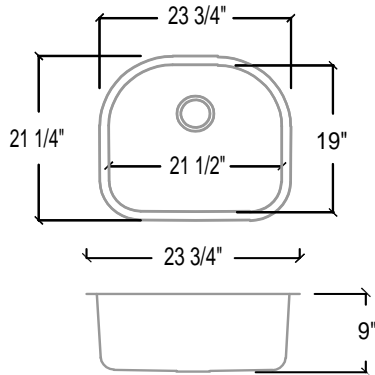

Stonecraft Industries INC
(774) 314-0714
sales@stonecraftco.com
stonecraftcountertop.com

Kitchen Sinks.

Stonecraft - SP 2119

Description	D-Shape Single Bowl Kitchen Sink
Material	18/10 304 Stainless Steel
Color	Stainless Steel
Mounting options	Under-Mount Use Only
Finish	Brushed Satin
Thickness	18/16 Gauge
Sound proofing	10 Point Sound Pad System
Construction method	Pressed
Drain size	3 5/8" Standard USA / Canada. Drain piece is not included.
Fits cabinet size	Made for base cabinets 24" and wider.