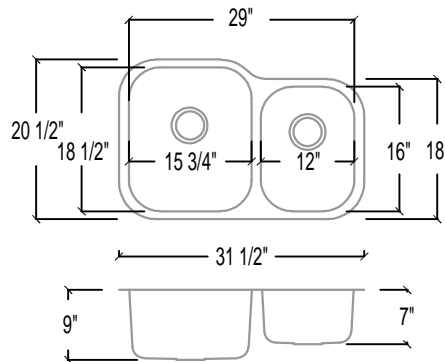

" Available in reverse configuration "

Stonecraft - SP 8020

Description	Double Bowl 80/20 Kitchen Sink
Material	18/10 304 Stainless Steel
Color	Stainless Steel
Mounting options	Under-Mount Use Only
Finish	Brushed Satin
Thickness	18/16 Gauge
Sound proofing	10 Point Sound Pad System
Construction method	Pressed
Drain size	3 5/8" Standard USA / Canada. Drain piece is not included.
Fits cabinet size	Made for base cabinets 33" and wider.

" Available in reverse configuration "

Stonecraft Industries INC
 (774) 314-0714
 sales@stonecraftco.com
 stonecraftcountertop.com

Kitchen Sinks.

Stonecraft - SP 5050

Description	Double Bowl 50/50 Kitchen Sink
Material	18/10 304 Stainless Steel
Color	Stainless Steel
Mounting options	Under-Mount Use Only
Finish	Brushed Satin
Thickness	18/16 Gauge
Sound proofing	10 Point Sound Pad System
Construction method	Pressed
Drain size	3 5/8" Standard USA / Canada. Drain piece is not included.
Fits cabinet size	Made for base cabinets 33" and wider.

Stonecraft - SP 7030

Description	Double Bowl 70/30 Kitchen Sink
Material	18/10 304 Stainless Steel
Color	Stainless Steel
Mounting options	Under-Mount Use Only
Finish	Brushed Satin
Thickness	18/16 Gauge
Sound proofing	10 Point Sound Pad System
Construction method	Pressed
Drain size	3 5/8" Standard USA / Canada. Drain piece is not included.
Fits cabinet size	Made for base cabinets 33" and wider.

" Available in reverse configuration "

Stonecraft - SP 6040

Description	Double Bowl 60/40 Kitchen Sink
Material	18/10 304 Stainless Steel
Color	Stainless Steel
Mounting options	Under-Mount Use Only
Finish	Brushed Satin
Thickness	18/16 Gauge
Sound proofing	10 Point Sound Pad System
Construction method	Pressed
Drain size	3 5/8" Standard USA / Canada. Drain piece is not included.
Fits cabinet size	Made for base cabinets 33" and wider.