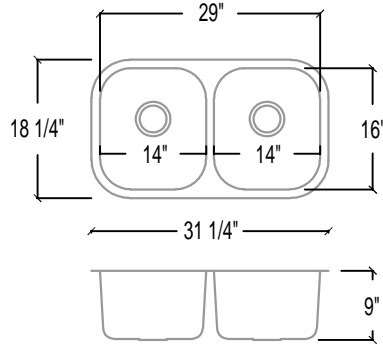

Stonecraft - SP 7030 NO DIV

Description	Double Bowl 70/30 Kitchen Sink (No Division)
Material	18/10 304 Stainless Steel
Color	Stainless Steel
Mounting options	Under-Mount Use Only
Finish	Brushed Satin
Thickness	18/16 Gauge
Sound proofing	10 Point Sound Pad System
Construction method	Pressed
Drain size	3 5/8" Standard USA / Canada. Drain piece is not included.
Fits cabinet size	Made for base cabinets 33" and wider.

" Available in reverse configuration "

Stonecraft - SP 8020

Description	Double Bowl 80/20 Kitchen Sink
Material	18/10 304 Stainless Steel
Color	Stainless Steel
Mounting options	Under-Mount Use Only
Finish	Brushed Satin
Thickness	18/16 Gauge
Sound proofing	10 Point Sound Pad System
Construction method	Pressed
Drain size	3 5/8" Standard USA / Canada. Drain piece is not included.
Fits cabinet size	Made for base cabinets 33" and wider.

" Available in reverse configuration "

Stonecraft Industries INC
 (774) 314-0714
 sales@stonecraftco.com
 stonecraftcountertop.com

Kitchen Sinks.

Stonecraft - SP 5050

Description	Double Bowl 50/50 Kitchen Sink
Material	18/10 304 Stainless Steel
Color	Stainless Steel
Mounting options	Under-Mount Use Only
Finish	Brushed Satin
Thickness	18/16 Gauge
Sound proofing	10 Point Sound Pad System
Construction method	Pressed
Drain size	3 5/8" Standard USA / Canada. Drain piece is not included.
Fits cabinet size	Made for base cabinets 33" and wider.

Stonecraft - SP 7030

Description	Double Bowl 70/30 Kitchen Sink
Material	18/10 304 Stainless Steel
Color	Stainless Steel
Mounting options	Under-Mount Use Only
Finish	Brushed Satin
Thickness	18/16 Gauge
Sound proofing	10 Point Sound Pad System
Construction method	Pressed
Drain size	3 5/8" Standard USA / Canada. Drain piece is not included.
Fits cabinet size	Made for base cabinets 33" and wider.