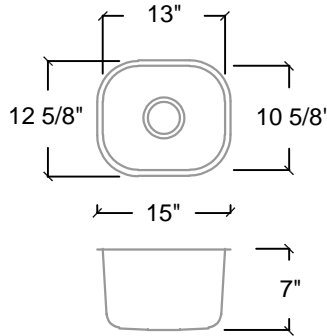

Kitchen Sinks.

Stonecraft - SP 1113

Description	Bar Rectangle Sink
Material	18/10 304 Stainless Steel
Color	Stainless Steel
Mounting options	Under-Mount Use Only
Finish	Brushed Satin
Thickness	18/16 Gauge
Sound proofing	10 Point Sound Pad System
Construction method	Pressed
Drain size	3 5/8" Standard USA / Canada. Drain piece is not included.
Fits cabinet size	Made for base cabinets 18" and wider.