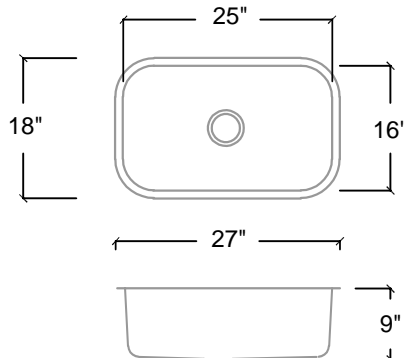

Stonecraft Industries INC
 (774) 314-0714
 sales@stonecraftco.com
 stonecraftcountertop.com

Kitchen Sinks.

Stonecraft - SP 1113

Description	Bar Rectangle Sink
Material	18/10 304 Stainless Steel
Color	Stainless Steel
Mounting options	Under-Mount Use Only
Finish	Brushed Satin
Thickness	18/16 Gauge
Sound proofing	10 Point Sound Pad System
Construction method	Pressed
Drain size	3 5/8" Standard USA / Canada. Drain piece is not included.
Fits cabinet size	Made for base cabinets 18" and wider.

Stonecraft - SP 2116

Description	Standard Size Rectangle Single Bowl Kitchen Sink
Material	18/10 304 Stainless Steel
Color	Stainless Steel
Mounting options	Under-Mount Use Only
Finish	Brushed Satin
Thickness	18/16 Gauge
Sound proofing	10 Point Sound Pad System
Construction method	Pressed
Drain size	3 5/8" Standard USA / Canada. Drain piece is not included.
Fits cabinet size	Made for base cabinets 24" and wider.

Stonecraft - SP 2516

Description	Medium Size Rectangle Single Bowl Kitchen Sink
Material	18/10 304 Stainless Steel
Color	Stainless Steel
Mounting options	Under-Mount Use Only
Finish	Brushed Satin
Thickness	18/16 Gauge
Sound proofing	10 Point Sound Pad System
Construction method	Pressed
Drain size	3 5/8" Standard USA / Canada. Drain piece is not included.
Fits cabinet size	Made for base cabinets 27" and wider.

Stonecraft - SP 2816

Description	Large Size Rectangle Single Bowl Kitchen Sink
Material	18/10 304 Stainless Steel
Color	Stainless Steel
Mounting options	Under-Mount Use Only
Finish	Brushed Satin
Thickness	18/16 Gauge
Sound proofing	10 Point Sound Pad System
Construction method	Pressed
Drain size	3 5/8" Standard USA / Canada. Drain piece is not included.
Fits cabinet size	Made for base cabinets 30" and wider.