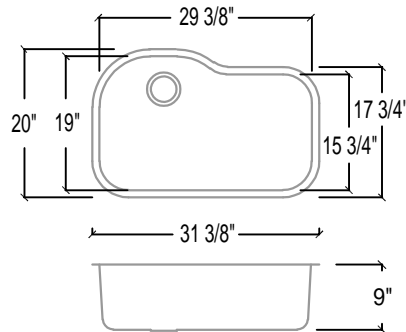

Stonecraft - SP 2516

Description	Medium Size Rectangle Single Bowl Kitchen Sink
Material	18/10 304 Stainless Steel
Color	Stainless Steel
Mounting options	Under-Mount Use Only
Finish	Brushed Satin
Thickness	18/16 Gauge
Sound proofing	10 Point Sound Pad System
Construction method	Pressed
Drain size	3 5/8" Standard USA / Canada. Drain piece is not included.
Fits cabinet size	Made for base cabinets 27" and wider.

Stonecraft - SP 2816

Description	Large Size Rectangle Single Bowl Kitchen Sink
Material	18/10 304 Stainless Steel
Color	Stainless Steel
Mounting options	Under-Mount Use Only
Finish	Brushed Satin
Thickness	18/16 Gauge
Sound proofing	10 Point Sound Pad System
Construction method	Pressed
Drain size	3 5/8" Standard USA / Canada. Drain piece is not included.
Fits cabinet size	Made for base cabinets 30" and wider.

Stonecraft - SP 7030 NO DIV

Description	Double Bowl 70/30 Kitchen Sink (No Division)
Material	18/10 304 Stainless Steel
Color	Stainless Steel
Mounting options	Under-Mount Use Only
Finish	Brushed Satin
Thickness	18/16 Gauge
Sound proofing	10 Point Sound Pad System
Construction method	Pressed
Drain size	3 5/8" Standard USA / Canada. Drain piece is not included.
Fits cabinet size	Made for base cabinets 33" and wider.

" Available in reverse configuration "

Stonecraft - SP 8020

Description	Double Bowl 80/20 Kitchen Sink
Material	18/10 304 Stainless Steel
Color	Stainless Steel
Mounting options	Under-Mount Use Only
Finish	Brushed Satin
Thickness	18/16 Gauge
Sound proofing	10 Point Sound Pad System
Construction method	Pressed
Drain size	3 5/8" Standard USA / Canada. Drain piece is not included.
Fits cabinet size	Made for base cabinets 33" and wider.