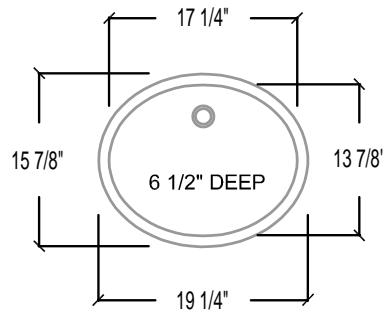

" Available in reverse configuration "

Stonecraft - SP 6040

Description	Double Bowl 60/40 Kitchen Sink
Material	18/10 304 Stainless Steel
Color	Stainless Steel
Mounting options	Under-Mount Use Only
Finish	Brushed Satin
Thickness	18/16 Gauge
Sound proofing	10 Point Sound Pad System
Construction method	Pressed
Drain size	3 5/8" Standard USA / Canada. Drain piece is not included.
Fits cabinet size	Made for base cabinets 33" and wider.

" Available in reverse configuration "

Stonecraft Industries INC
 (774) 314-0714
 sales@stonecraftco.com
 stonecraftcountertop.com

Bathroom Sinks.

Stonecraft - SP 1512

- Description** Small Oval Shape Vanity Sink
- Material** Ceramic / Porcelain
- Color** White or Bisque
- Mounting options** Under-Mount Use Only
- Finish** Glossy
- Drain size** 1-1/2" Standard USA / Canada. Drain piece is not included.
- Fits cabinet size** Made for base cabinets 18" and larger

Stonecraft - SP 1714

- Description** Regular Size Oval Shape Vanity Sink
- Material** Ceramic / Porcelain
- Color** White or Bisque
- Mounting options** Under-Mount Use Only
- Finish** Glossy
- Drain size** 1-1/2" Standard USA / Canada. Drain piece is not included.
- Fits cabinet size** Made for base cabinets 21" and larger