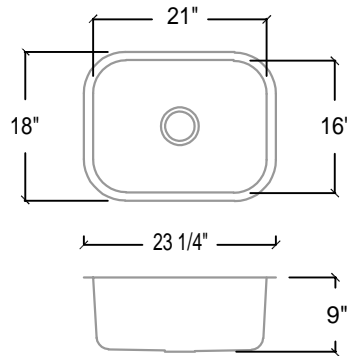

Stonecraft Industries INC
 (774) 314-0714
 sales@stonecraftco.com
 stonecraftcountertop.com

Kitchen Sinks.

Stonecraft - SP 1113

Description	Bar Rectangle Sink
Material	18/10 304 Stainless Steel
Color	Stainless Steel
Mounting options	Under-Mount Use Only
Finish	Brushed Satin
Thickness	18/16 Gauge
Sound proofing	10 Point Sound Pad System
Construction method	Pressed
Drain size	3 5/8" Standard USA / Canada. Drain piece is not included.
Fits cabinet size	Made for base cabinets 18" and wider.

Stonecraft - SP 2116

Description	Standard Size Rectangle Single Bowl Kitchen Sink
Material	18/10 304 Stainless Steel
Color	Stainless Steel
Mounting options	Under-Mount Use Only
Finish	Brushed Satin
Thickness	18/16 Gauge
Sound proofing	10 Point Sound Pad System
Construction method	Pressed
Drain size	3 5/8" Standard USA / Canada. Drain piece is not included.
Fits cabinet size	Made for base cabinets 24" and wider.

Stonecraft - SP 2516

Description	Medium Size Rectangle Single Bowl Kitchen Sink
Material	18/10 304 Stainless Steel
Color	Stainless Steel
Mounting options	Under-Mount Use Only
Finish	Brushed Satin
Thickness	18/16 Gauge
Sound proofing	10 Point Sound Pad System
Construction method	Pressed
Drain size	3 5/8" Standard USA / Canada. Drain piece is not included.
Fits cabinet size	Made for base cabinets 27" and wider.

Stonecraft - SP 2816

Description	Large Size Rectangle Single Bowl Kitchen Sink
Material	18/10 304 Stainless Steel
Color	Stainless Steel
Mounting options	Under-Mount Use Only
Finish	Brushed Satin
Thickness	18/16 Gauge
Sound proofing	10 Point Sound Pad System
Construction method	Pressed
Drain size	3 5/8" Standard USA / Canada. Drain piece is not included.
Fits cabinet size	Made for base cabinets 30" and wider.