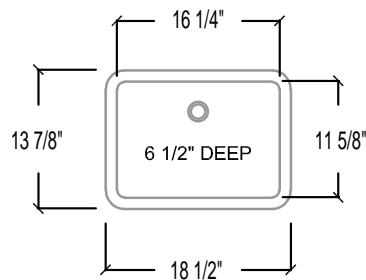

Stonecraft - SP 1611

- **Description** Small Rectangle Shape Vanity Sink
- **Material** Ceramic / Porcelain
- **Color** White or Bisque
- **Mounting options** Under-Mount Use Only
- **Finish** Glossy
- **Drain size** 1-1/2" Standard USA / Canada. Drain piece is not included.
- **Fits cabinet size** Made for base cabinets 18" and larger