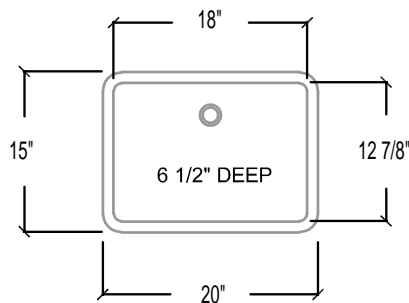

Stonecraft - SP 1813

- **Description** Regular Size Rectangle Shape Vanity Sink
- **Material** Ceramic / Porcelain
- **Color** White or Bisque
- **Mounting options** Under-Mount Use Only
- **Finish** Glossy
- **Drain size** 1-1/2" Standard USA / Canada. Drain piece is not included.
- **Fits cabinet size** Made for base cabinets 21" and larger