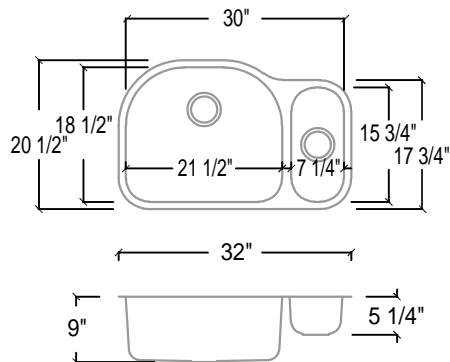

Stonecraft - SP 2816

Description	Large Size Rectangle Single Bowl Kitchen Sink
Material	18/10 304 Stainless Steel
Color	Stainless Steel
Mounting options	Under-Mount Use Only
Finish	Brushed Satin
Thickness	18/16 Gauge
Sound proofing	10 Point Sound Pad System
Construction method	Pressed
Drain size	3 5/8" Standard USA / Canada. Drain piece is not included.
Fits cabinet size	Made for base cabinets 30" and wider.

Stonecraft Industries INC
 (774) 314-0714
 sales@stonecraftco.com
 stonecraftcountertop.com

Kitchen Sinks.

Stonecraft - SP 2119

Description	D-Shape Single Bowl Kitchen Sink
Material	18/10 304 Stainless Steel
Color	Stainless Steel
Mounting options	Under-Mount Use Only
Finish	Brushed Satin
Thickness	18/16 Gauge
Sound proofing	10 Point Sound Pad System
Construction method	Pressed
Drain size	3 5/8" Standard USA / Canada. Drain piece is not included.
Fits cabinet size	Made for base cabinets 24" and wider.

Stonecraft - SP 7030 NO DIV

Description	Double Bowl 70/30 Kitchen Sink (No Division)
Material	18/10 304 Stainless Steel
Color	Stainless Steel
Mounting options	Under-Mount Use Only
Finish	Brushed Satin
Thickness	18/16 Gauge
Sound proofing	10 Point Sound Pad System
Construction method	Pressed
Drain size	3 5/8" Standard USA / Canada. Drain piece is not included.
Fits cabinet size	Made for base cabinets 33" and wider.

" Available in reverse configuration "

Stonecraft - SP 8020

Description	Double Bowl 80/20 Kitchen Sink
Material	18/10 304 Stainless Steel
Color	Stainless Steel
Mounting options	Under-Mount Use Only
Finish	Brushed Satin
Thickness	18/16 Gauge
Sound proofing	10 Point Sound Pad System
Construction method	Pressed
Drain size	3 5/8" Standard USA / Canada. Drain piece is not included.
Fits cabinet size	Made for base cabinets 33" and wider.